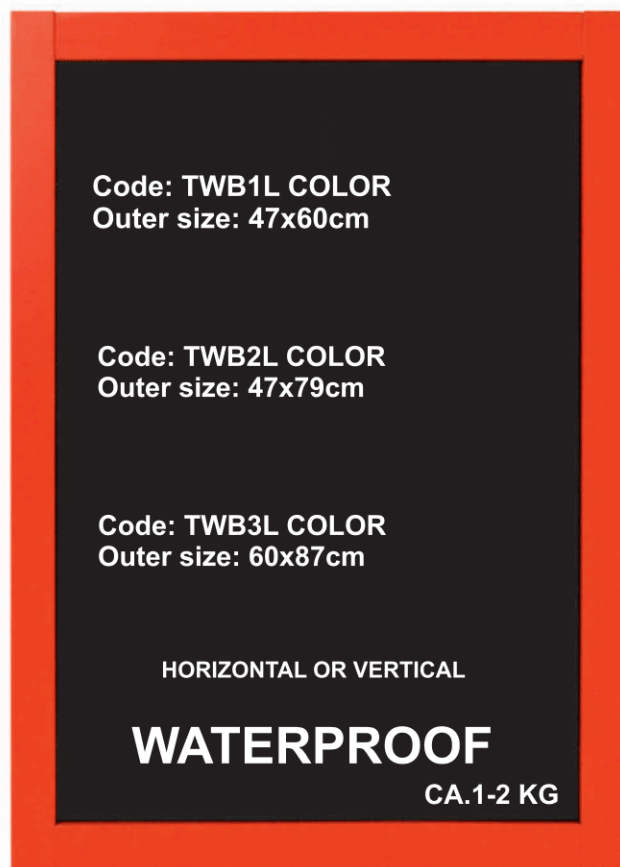

Code: TWB A3  
Outer size: 42x30cm

Code: TWB1 3,5  
Outer size: 47x60cm

Code: TWB2 3,5  
Outer size: 47x79cm

Code: TWB3 3,5  
Outer size: 60x87cm

Code: TWB XL  
Outer size: 100x200cm

HORIZONTAL OR VERTICAL

HORIZONTAL OR VERTICAL

**WATERPROOF**

CA.1-2 KG

Massive wood frame: 3,5cm WP  
Finishing: stain + oil  
Wood thickness: 2cm  
3mm ABS blackboard

Code: TWB1 COLOR  
Outer size: 47x60cm

Code: TWB2 COLOR  
Outer size: 47x79cm

Code: TWB3 COLOR  
Outer size: 60x87cm

HORIZONTAL OR VERTICAL

CA.1-2 KG

Massive wood frame: 3,5cm  
Finishing: covering paint (RAL pallet)  
Wood thickness: 2cm  
3mm HDF blackboard

Code: TWB1L COLOR  
Outer size: 47x60cm

Code: TWB2L COLOR  
Outer size: 47x79cm

Code: TWB3L COLOR  
Outer size: 60x87cm

HORIZONTAL OR VERTICAL

**WATERPROOF**

CA.1-2 KG

Massive wood frame: 3,5cm WP  
Finishing: covering paint (RAL pallet) + lacquer  
Wood thickness: 2cm  
3mm ABS blackboard