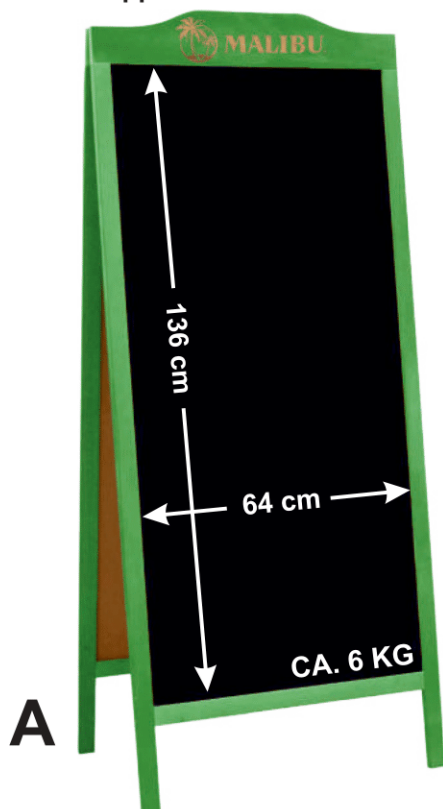

Code: P2B XL COLOR  
 Outer size: 160x72cm  
 Massive wood frame: 4cm  
 Finishing: covering paint (RAL pallet)  
 Wood thickness: 2cm  
 3mm HDF blackboard  
 Chain stopper

Code: P2BL XL COLOR WP  
 Outer size: 160x72cm  
 Massive wood frame: 4cm  
 Finishing: covering paint (RAL pallet) + lacquer  
 Wood thickness: 2cm  
 3mm ABS blackboard  
 Chain stopper

A-BOARD AVAILABLE  
 IN 8 RAL COLORS

**A**

Code: P2B XL LOGO A/B  
 Outer size: 160x72cm  
 Massive wood frame: 4cm  
 Finishing: stain  
 Wood thickness: 2cm  
 3mm HDF blackboard  
 Chain stopper

**B**

Code: P2BO XL LOGO A/B WP  
 Outer size: 160x72cm  
 Massive wood frame: 4cm  
 Finishing: stain + oil  
 Wood thickness: 2cm  
 3mm ABS blackboard  
 Chain stopper

**A**

Code: P2B XL LOGO A/BCOLOR  
 Outer size: 160x72cm  
 Massive wood frame: 4cm  
 Finishing: covering paint (RAL pallet)  
 Wood thickness: 2cm  
 3mm HDF blackboard  
 Chain stopper

**B**

Code: P2BL XL LOGO A/B COLOR WP  
 Outer size: 160x72cm  
 Massive wood frame: 4cm  
 Finishing: covering paint (RAL pallet) + lacquer  
 Wood thickness: 2cm  
 3mm ABS blackboard  
 Chain stopper