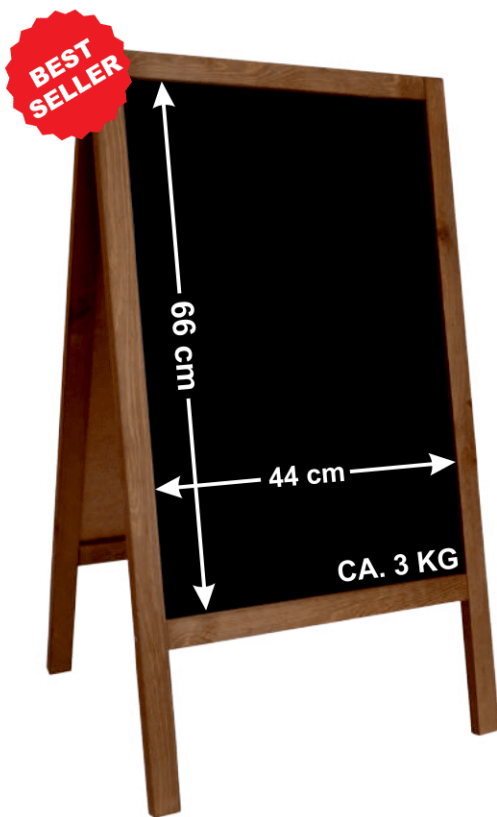

P2B XS  
90x51-3,5cm

RML024

M021

MSL 069

Code: P2B XS  
 Outer size: 90x51cm  
 Massive wood frame: 3,5cm  
 Finishing: stain  
 Wood thickness: 2cm  
 3mm HDF blackboard  
 Chain stopper

Code: P2BO XS WP  
 Outer size: 90x51cm  
 Massive wood frame: 3,5cm  
 Finishing: stain + oil  
 Wood thickness: 2cm  
 3mm ABS blackboard  
 Chain stopper

Code: P2B XS COLOR  
 Outer size: 90x51cm  
 Massive wood frame: 3,5cm  
 Finishing: covering paint (RAL pallet)  
 Wood thickness: 2cm  
 3mm HDF blackboard  
 Chain stopper

Code: P2BL XS COLOR WP  
 Outer size: 90x51cm  
 Massive wood frame: 3,5cm  
 Finishing: covering paint (RAL pallet) + lacquer  
 Wood thickness: 2cm  
 3mm ABS blackboard  
 Chain stopper