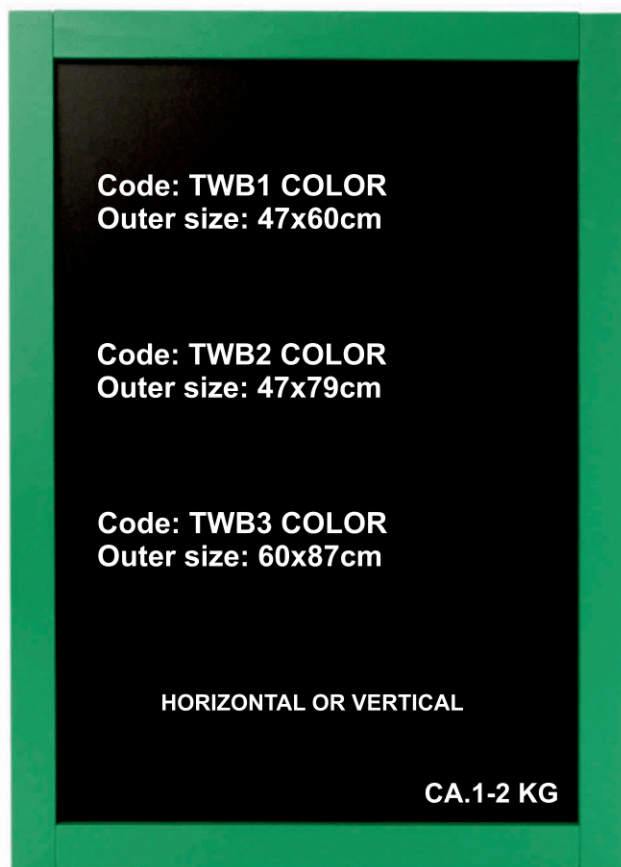

Code: TWB A3  
Outer size: 42x30cm

Code: TWB1 3,5  
Outer size: 47x60cm

Code: TWB2 3,5  
Outer size: 47x79cm

Code: TWB3 3,5  
Outer size: 60x87cm

Code: TWB XL  
Outer size: 100x200cm

HORIZONTAL OR VERTICAL

CA.1-2 KG

Massive wood frame: 3,5cm  
Finishing: stain  
Wood thickness: 2cm  
3mm HDF blackboard

Code: TWBO1 3,5  
Outer size: 47x60cm

Code: TWBO2 3,5  
Outer size: 47x79cm

Code: TWBO3 3,5  
Outer size: 60x87cm

HORIZONTAL OR VERTICAL

**WATERPROOF**

CA.1-2 KG

Massive wood frame: 3,5cm WP  
Finishing: stain + oil  
Wood thickness: 2cm  
3mm ABS blackboard

Code: TWB1 COLOR  
Outer size: 47x60cm

Code: TWB2 COLOR  
Outer size: 47x79cm

**828A**  
36x30x20cm

**824A**  
42x14x14cm

WHITE  
**0/E**

DARK BLUE  
**32/E**

GREEN  
**25/E**

DEEP RED  
**19/E**

RED  
**960A**

BROWN  
**960A**