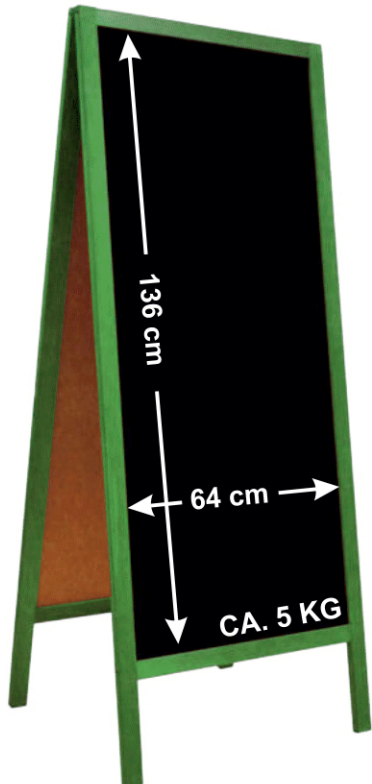

LASER BURNING (MAXIMUM 240CM<sup>2</sup> ON BOTH SIDES)

A-BOARD AVAILABLE  
 IN 8 RAL COLORS

LASER BURNING  
(MAXIMUM 240CM<sup>2</sup>  
ON BOTH SIDES)

Code: P2BL LOGO SB  
Outer size: 118x61cm  
Massive wood frame: 4cm  
Finishing: white-wash  
Wood thickness: 2cm  
3mm HDF blackboard  
Chain stopper

**NEW**

Code: P2B LOGO 20  
Outer size: 118x61cm  
Massive wood frame: 4cm  
Top panel: 20cm  
Finishing: stain  
Wood thickness: 2cm  
3mm HDF blackboard  
Chain stopper

Code: P2B LOGO 20 WP  
Outer size: 118x61cm  
Massive wood frame: 4cm  
Top panel: 20cm  
Finishing: stain + oil  
Wood thickness: 2cm  
3mm ABS blackboard  
Chain stopper

Code: P2B XL  
 Outer size: 160x72cm  
 Massive wood frame: 4cm  
 Finishing: stain  
 Wood thickness: 2cm  
 3mm HDF blackboard  
 Chain stopper

Code: P2BO XL WP  
 Outer size: 160x72cm  
 Massive wood frame: 4cm  
 Finishing: stain + oil  
 Wood thickness: 2cm  
 3mm ABS blackboard  
 Chain stopper