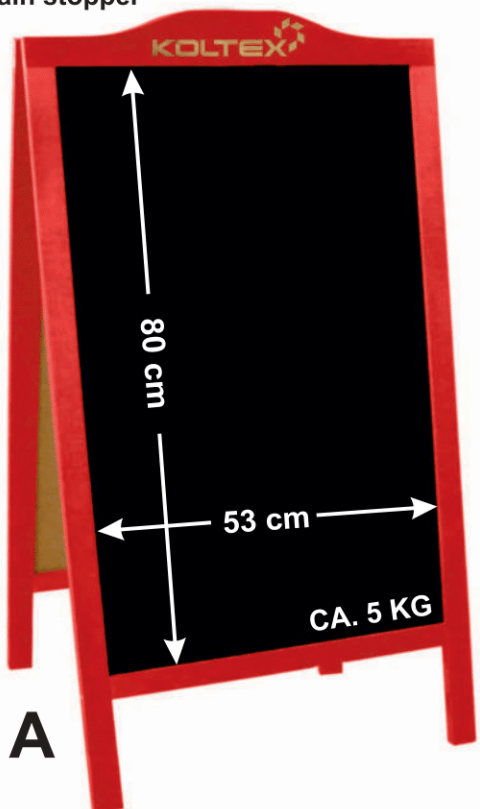

Code: P2B COLOR  
 Outer size: 118x61cm  
 Massive wood frame: 4cm  
 Finishing: covering paint (RAL pallet)  
 Wood thickness: 2cm  
 3mm HDF blackboard  
 Chain stopper

Code: P2BL COLOR WP  
 Outer size: 118x61cm  
 Massive wood frame: 4cm  
 Finishing: covering paint (RAL pallet) + lacquer  
 Wood thickness: 2cm  
 3mm ABS blackboard  
 Chain stopper

A-BOARD AVAILABLE  
 IN 8 RAL COLORS

Code: P2B LOGO A/B  
 Outer size: 118x61cm  
 Massive wood frame: 4cm  
 Finishing: stain  
 Wood thickness: 2cm  
 3mm HDF blackboard  
 Chain stopper

Code: P2BO LOGO A/B WP  
 Outer size: 118x61cm  
 Massive wood frame: 4cm  
 Finishing: stain + oil  
 Wood thickness: 2cm  
 3mm ABS blackboard  
 Chain stopper

Code: P2B LOGO A/B COLOR  
 Outer size: 118x61cm  
 Massive wood frame: 4cm  
 Finishing: covering paint (RAL pallet)  
 Wood thickness: 2cm  
 3mm HDF blackboard  
 Chain stopper

Code: P2BL LOGO A/B COLOR WP  
 Outer size: 118x61cm  
 Massive wood frame: 4cm  
 Finishing: covering paint (RAL pallet) + lacquer  
 Wood thickness: 2cm  
 3mm ABS blackboard  
 Chain stopper

LASER BURNING (MAXIMUM 240CM<sup>2</sup> ON BOTH SIDES)

A-BOARD AVAILABLE  
 IN 8 RAL COLORS

LASER BURNING  
(MAXIMUM 240CM<sup>2</sup>  
ON BOTH SIDES)

Code: P2BL LOGO SB  
Outer size: 118x61cm  
Massive wood frame: 4cm  
Finishing: white-wash  
Wood thickness: 2cm  
3mm HDF blackboard  
Chain stopper