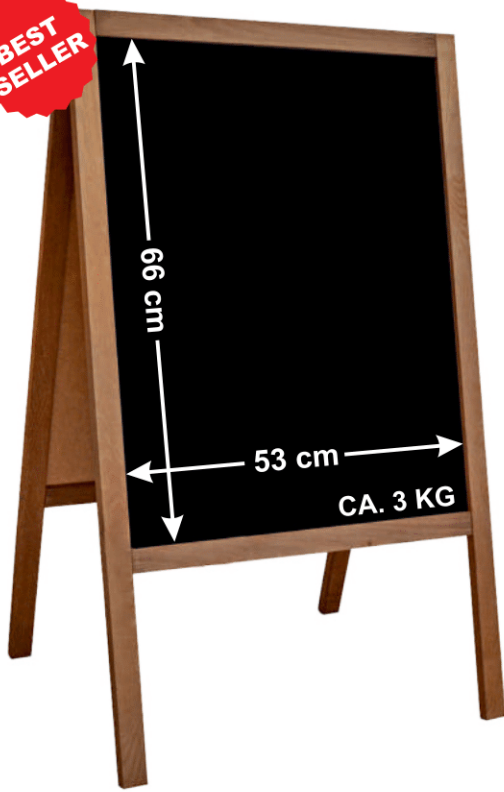

P2B XS  
90x51-3,5cm

RML024

M021

MSL 069

Code: P2B XS  
 Outer size: 90x51cm  
 Massive wood frame: 3,5cm  
 Finishing: stain  
 Wood thickness: 2cm  
 3mm HDF blackboard  
 Chain stopper

Code: P2BO XS WP  
 Outer size: 90x51cm  
 Massive wood frame: 3,5cm  
 Finishing: stain + oil  
 Wood thickness: 2cm  
 3mm ABS blackboard  
 Chain stopper

Code: P2B XS COLOR  
 Outer size: 90x51cm  
 Massive wood frame: 3,5cm  
 Finishing: covering paint (RAL pallet)  
 Wood thickness: 2cm  
 3mm HDF blackboard  
 Chain stopper

Code: P2BL XS COLOR WP  
 Outer size: 90x51cm  
 Massive wood frame: 3,5cm  
 Finishing: covering paint (RAL pallet) + lacquer  
 Wood thickness: 2cm  
 3mm ABS blackboard  
 Chain stopper

A-BOARD AVAILABLE  
 IN 8 RAL COLORS

**BEST  
SELLER**

Code: P2BS  
Outer size: 100x60cm  
Massive wood frame: 3,5cm  
Finishing: stain  
Wood thickness: 2cm  
3mm HDF blackboard  
Chain stopper

Code: P2BSO WP  
Outer size: 100x60cm  
Massive wood frame: 3,5cm  
Finishing: stain + oil  
Wood thickness: 2cm  
3mm ABS blackboard  
Chain stopper