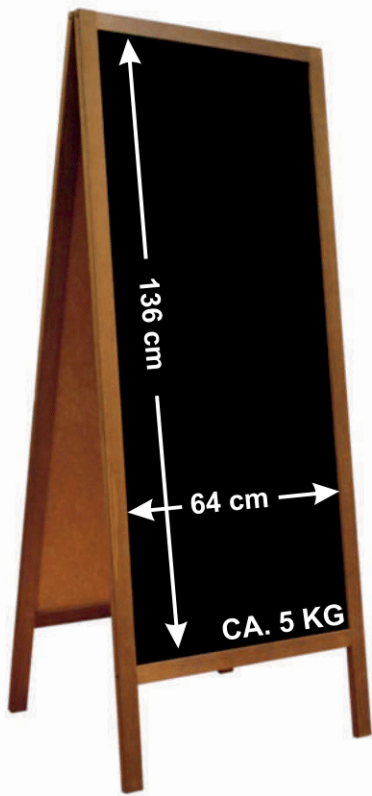

LASER BURNING (MAXIMUM 240CM<sup>2</sup> ON BOTH SIDES)

A-BOARD AVAILABLE  
 IN 8 RAL COLORS

LASER BURNING  
(MAXIMUM 240CM<sup>2</sup>  
ON BOTH SIDES)

Code: P2BL LOGO SB  
Outer size: 118x61cm  
Massive wood frame: 4cm  
Finishing: white-wash  
Wood thickness: 2cm  
3mm HDF blackboard  
Chain stopper

**NEW**

Code: P2B LOGO 20  
Outer size: 118x61cm  
Massive wood frame: 4cm  
Top panel: 20cm  
Finishing: stain  
Wood thickness: 2cm  
3mm HDF blackboard  
Chain stopper

Code: P2B LOGO 20 WP  
Outer size: 118x61cm  
Massive wood frame: 4cm  
Top panel: 20cm  
Finishing: stain + oil  
Wood thickness: 2cm  
3mm ABS blackboard  
Chain stopper