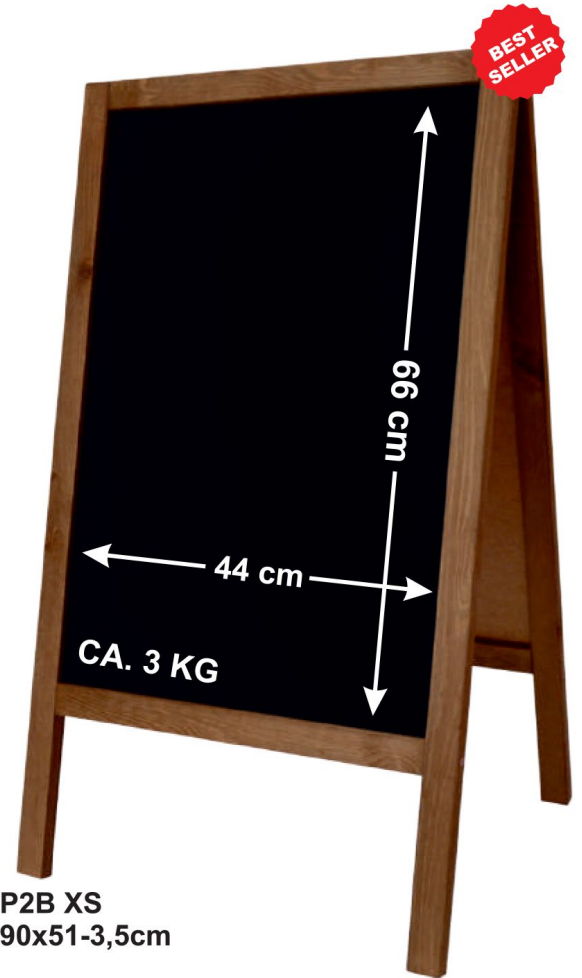

# A-BOARDS AND ADVERTISING CHALKBOARDS

WE CAN PRODUCE COMPLETELY CUSTOMIZED PRODUCTS IN YOUR DIMENSIONS, WITH PRINTED OR LASER ENGRAVED LOGO. PRICES IN THE CATALOGUE DO NOT INCLUDE BRANDING.

L2/G  
154x74cm

P2B XS  
90x51-3,5cm

RML024

M021

MSL 069

Code: P2B XS  
 Outer size: 90x51cm  
 Massive wood frame: 3,5cm  
 Finishing: stain  
 Wood thickness: 2cm  
 3mm HDF blackboard  
 Chain stopper

Code: P2BO XS WP  
 Outer size: 90x51cm  
 Massive wood frame: 3,5cm  
 Finishing: stain + oil  
 Wood thickness: 2cm  
 3mm ABS blackboard  
 Chain stopper