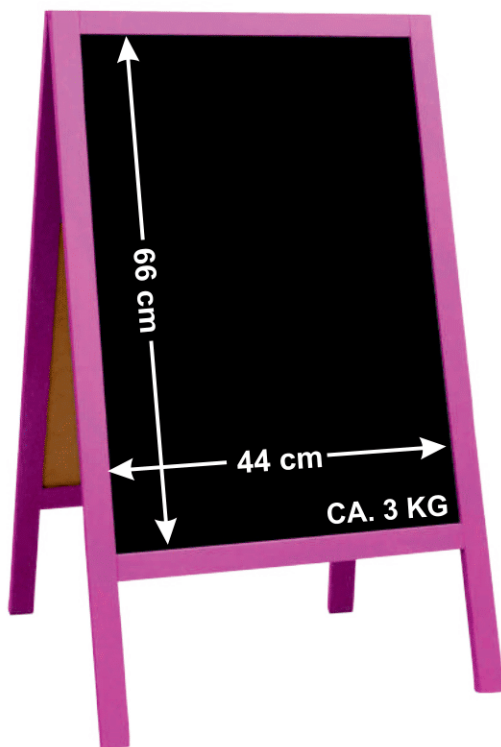

P2B XS  
90x51-3,5cm

RML024

M021

MSL 069

Code: P2B XS  
 Outer size: 90x51cm  
 Massive wood frame: 3,5cm  
 Finishing: stain  
 Wood thickness: 2cm  
 3mm HDF blackboard  
 Chain stopper

Code: P2BO XS WP  
 Outer size: 90x51cm  
 Massive wood frame: 3,5cm  
 Finishing: stain + oil  
 Wood thickness: 2cm  
 3mm ABS blackboard  
 Chain stopper

Code: P2B XS COLOR  
 Outer size: 90x51cm  
 Massive wood frame: 3,5cm  
 Finishing: covering paint (RAL pallet)  
 Wood thickness: 2cm  
 3mm HDF blackboard  
 Chain stopper

Code: P2BL XS COLOR WP  
 Outer size: 90x51cm  
 Massive wood frame: 3,5cm  
 Finishing: covering paint (RAL pallet) + lacquer  
 Wood thickness: 2cm  
 3mm ABS blackboard  
 Chain stopper

A-BOARD AVAILABLE  
 IN 8 RAL COLORS

**BEST  
SELLER**

Code: P2BS  
Outer size: 100x60cm  
Massive wood frame: 3,5cm  
Finishing: stain  
Wood thickness: 2cm  
3mm HDF blackboard  
Chain stopper

Code: P2BSO WP  
Outer size: 100x60cm  
Massive wood frame: 3,5cm  
Finishing: stain + oil  
Wood thickness: 2cm  
3mm ABS blackboard  
Chain stopper