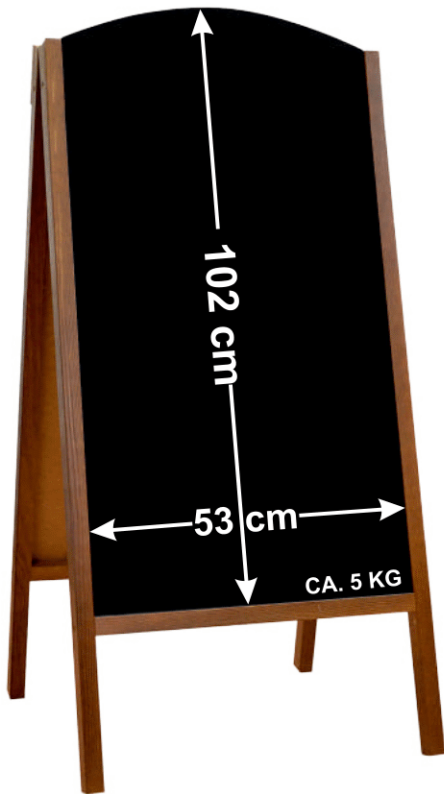

A-BOARD WITH EXCHANGABLE BOARDS

Code: P2B ZP
Outer size: 130x61cm
Massive wood frame: 4cm
Finishing: stain
Wood thickness: 2cm
3mm HDF blackboard
Chain stopper