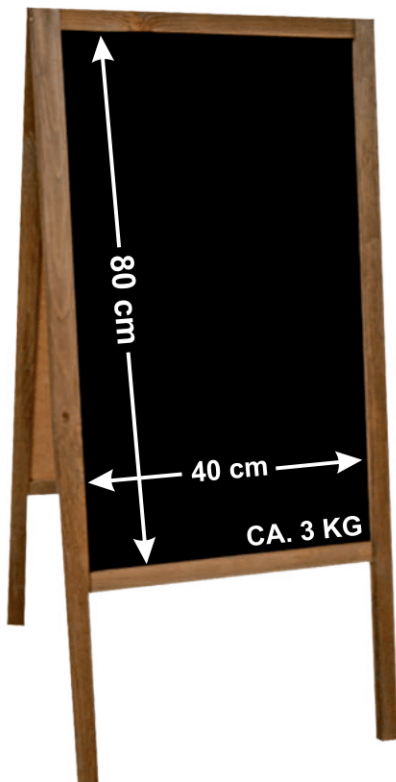

**A-BOARD AVAILABLE  
IN 8 RAL COLORS**

Code: P2BS LOGO  
 Outer size: 100x60cm  
 Massive wood frame: 3,5cm  
 Finishing: stain  
 Wood thickness: 2cm  
 3mm HDF blackboard  
 Chain stopper

Code: P2BSO WPLOGO  
 Outer size: 100x60cm  
 Massive wood frame: 3,5cm  
 Finishing: stain + oil  
 Wood thickness: 2cm  
 3mm ABS blackboard  
 Chain stopper

Code: P2BS 3,5  
 Outer size: 118x47cm  
 Massive wood frame: 3,5cm  
 Finishing: stain  
 Wood thickness: 2cm  
 3mm HDF blackboard  
 Chain stopper

Code: P2BSO 3,5 WP  
 Outer size: 118x47cm  
 Massive wood frame: 3,5cm  
 Finishing: stain + oil  
 Wood thickness: 2cm  
 3mm ABS blackboard  
 Chain stopper