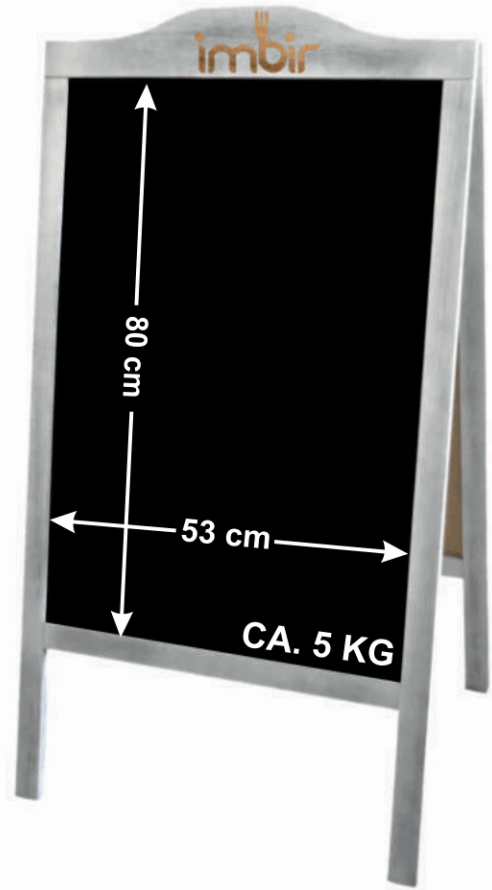

Code: P2B LOGO A/B COLOR  
 Outer size: 118x61cm  
 Massive wood frame: 4cm  
 Finishing: covering paint (RAL pallet)  
 Wood thickness: 2cm  
 3mm HDF blackboard  
 Chain stopper

Code: P2BL LOGO A/B COLOR WP  
 Outer size: 118x61cm  
 Massive wood frame: 4cm  
 Finishing: covering paint (RAL pallet) + lacquer  
 Wood thickness: 2cm  
 3mm ABS blackboard  
 Chain stopper

LASER BURNING (MAXIMUM 240CM<sup>2</sup> ON BOTH SIDES)

A-BOARD AVAILABLE  
 IN 8 RAL COLORS

LASER BURNING  
(MAXIMUM 240CM<sup>2</sup>  
ON BOTH SIDES)

Code: P2BL LOGO SB  
Outer size: 118x61cm  
Massive wood frame: 4cm  
Finishing: white-wash  
Wood thickness: 2cm  
3mm HDF blackboard  
Chain stopper

**NEW**

Code: P2B LOGO 20  
Outer size: 118x61cm  
Massive wood frame: 4cm  
Top panel: 20cm  
Finishing: stain  
Wood thickness: 2cm  
3mm HDF blackboard  
Chain stopper

Code: P2B LOGO 20 WP  
Outer size: 118x61cm  
Massive wood frame: 4cm  
Top panel: 20cm  
Finishing: stain + oil  
Wood thickness: 2cm  
3mm ABS blackboard  
Chain stopper