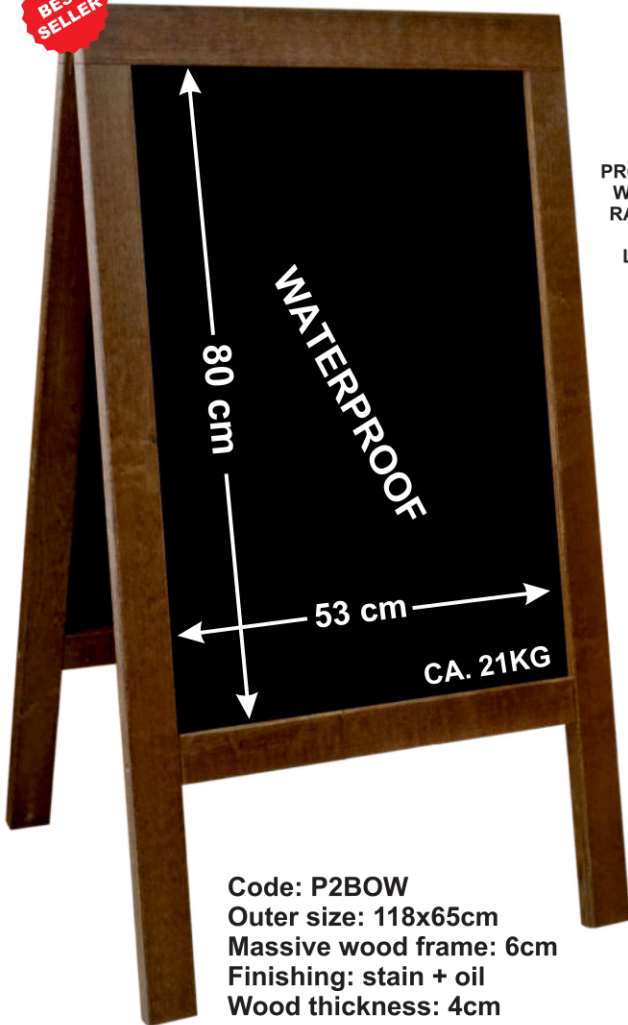

Code: P2BO XL LOGO A/B WP  
 Outer size: 160x72cm  
 Massive wood frame: 4cm  
 Finishing: stain + oil  
 Wood thickness: 2cm  
 3mm ABS blackboard  
 Chain stopper

**A**

Code: P2B XL LOGO A/BCOLOR  
 Outer size: 160x72cm  
 Massive wood frame: 4cm  
 Finishing: covering paint (RAL pallet)  
 Wood thickness: 2cm  
 3mm HDF blackboard  
 Chain stopper

**B**

Code: P2BL XL LOGO A/B COLOR WP  
 Outer size: 160x72cm  
 Massive wood frame: 4cm  
 Finishing: covering paint (RAL pallet) + lacquer  
 Wood thickness: 2cm  
 3mm ABS blackboard  
 Chain stopper

LASER BURNING (MAXIMUM 240CM<sup>2</sup> ON BOTH SIDES)

A-BOARD AVAILABLE  
 IN 8 RAL COLORS

**BEST SELLER**

Code: P2BOW  
Outer size: 118x65cm  
Massive wood frame: 6cm  
Finishing: stain + oil  
Wood thickness: 4cm  
18mm waferboard  
Chain stopper