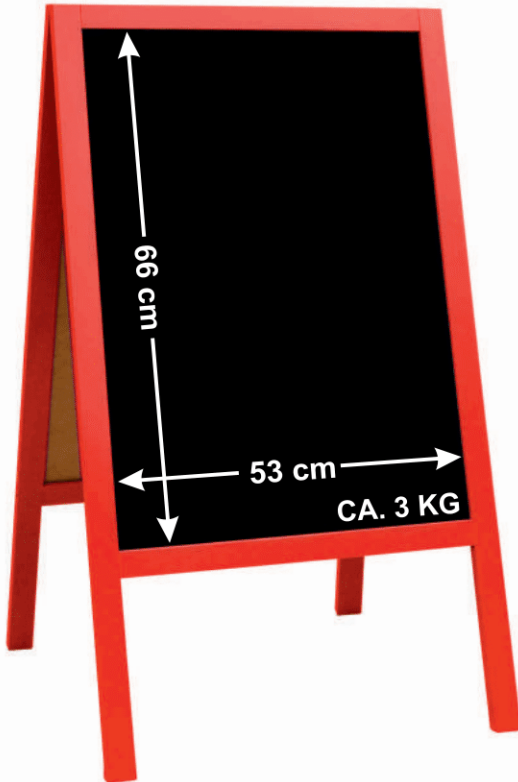

P2B XS  
90x51-3,5cm

RML024

M021

MSL 069

Code: P2B XS  
 Outer size: 90x51cm  
 Massive wood frame: 3,5cm  
 Finishing: stain  
 Wood thickness: 2cm  
 3mm HDF blackboard  
 Chain stopper

Code: P2BO XS WP  
 Outer size: 90x51cm  
 Massive wood frame: 3,5cm  
 Finishing: stain + oil  
 Wood thickness: 2cm  
 3mm ABS blackboard  
 Chain stopper

Code: P2B XS COLOR  
 Outer size: 90x51cm  
 Massive wood frame: 3,5cm  
 Finishing: covering paint (RAL pallet)  
 Wood thickness: 2cm  
 3mm HDF blackboard  
 Chain stopper

Code: P2BL XS COLOR WP  
 Outer size: 90x51cm  
 Massive wood frame: 3,5cm  
 Finishing: covering paint (RAL pallet) + lacquer  
 Wood thickness: 2cm  
 3mm ABS blackboard  
 Chain stopper

A-BOARD AVAILABLE  
 IN 8 RAL COLORS

**BEST  
SELLER**

Code: P2BS  
Outer size: 100x60cm  
Massive wood frame: 3,5cm  
Finishing: stain  
Wood thickness: 2cm  
3mm HDF blackboard  
Chain stopper

Code: P2BSO WP  
Outer size: 100x60cm  
Massive wood frame: 3,5cm  
Finishing: stain + oil  
Wood thickness: 2cm  
3mm ABS blackboard  
Chain stopper

Code: P2BS COLOR  
Outer size: 100x60cm  
Massive wood frame: 3,5cm  
Finishing: covering paint (RAL pallet)  
Wood thickness: 2cm  
3mm HDF blackboard  
Chain stopper

Code: P2BSL COLOR WP  
Outer size: 100x60cm  
Massive wood frame: 3,5cm  
Finishing: covering paint (RAL pallet) + lacquer  
Wood thickness: 2cm  
3mm ABS blackboard  
Chain stopper