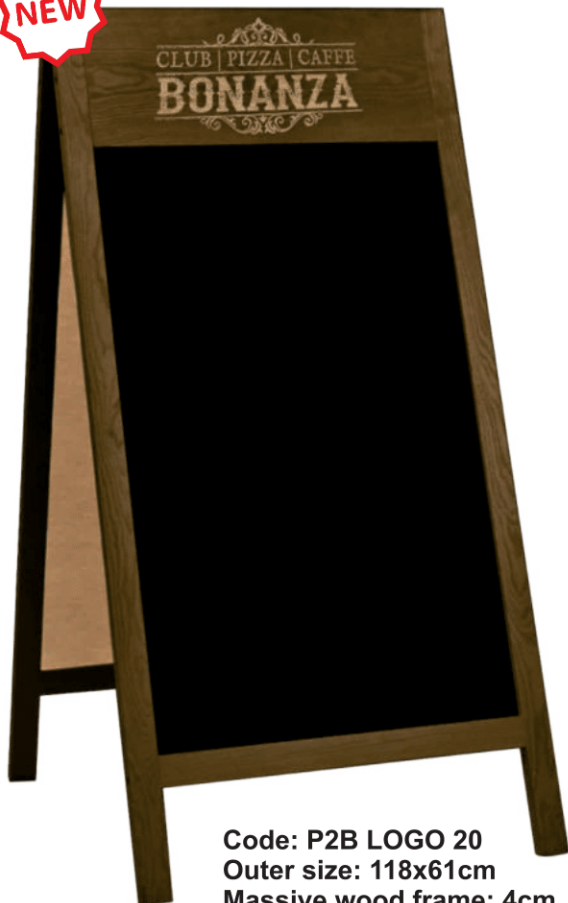

Code: P2B LOGO A/B COLOR  
 Outer size: 118x61cm  
 Massive wood frame: 4cm  
 Finishing: covering paint (RAL pallet)  
 Wood thickness: 2cm  
 3mm HDF blackboard  
 Chain stopper

Code: P2BL LOGO A/B COLOR WP  
 Outer size: 118x61cm  
 Massive wood frame: 4cm  
 Finishing: covering paint (RAL pallet) + lacquer  
 Wood thickness: 2cm  
 3mm ABS blackboard  
 Chain stopper

LASER BURNING (MAXIMUM 240CM<sup>2</sup> ON BOTH SIDES)

A-BOARD AVAILABLE  
 IN 8 RAL COLORS

LASER BURNING  
(MAXIMUM 240CM<sup>2</sup>  
ON BOTH SIDES)

Code: P2BL LOGO SB  
Outer size: 118x61cm  
Massive wood frame: 4cm  
Finishing: white-wash  
Wood thickness: 2cm  
3mm HDF blackboard  
Chain stopper

**NEW**

Code: P2B LOGO 20  
Outer size: 118x61cm  
Massive wood frame: 4cm  
Top panel: 20cm  
Finishing: stain  
Wood thickness: 2cm  
3mm HDF blackboard  
Chain stopper

Code: P2B LOGO 20 WP  
Outer size: 118x61cm  
Massive wood frame: 4cm  
Top panel: 20cm  
Finishing: stain + oil  
Wood thickness: 2cm  
3mm ABS blackboard  
Chain stopper