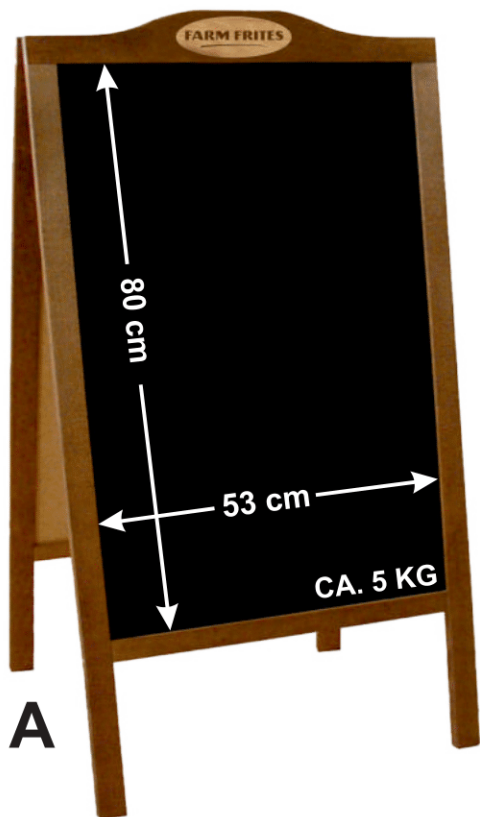

Code: P2B LOGO A/B
Outer size: 118x61cm
Massive wood frame: 4cm
Finishing: stain
Wood thickness: 2cm
3mm HDF blackboard
Chain stopper