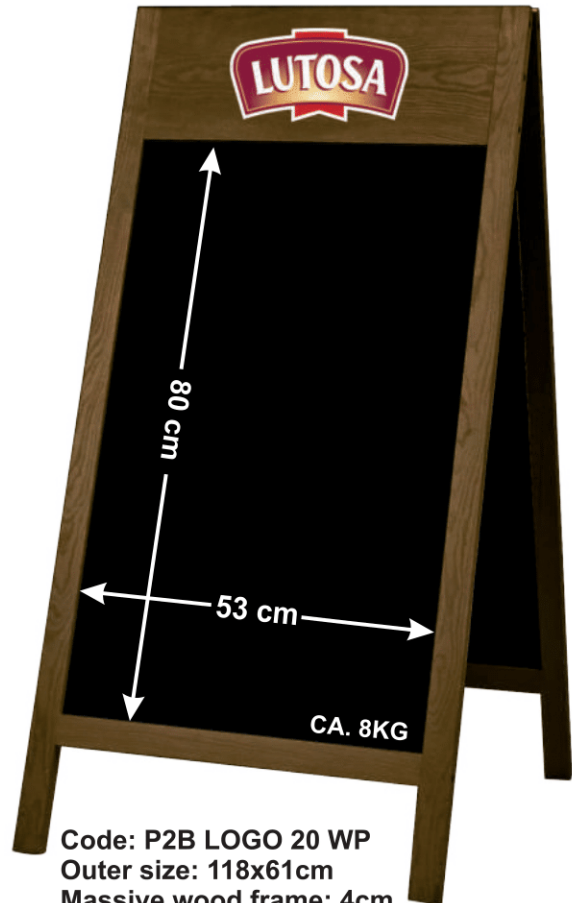

A-BOARD AVAILABLE  
 IN 8 RAL COLORS

Code: P2B LOGO A/B  
 Outer size: 118x61cm  
 Massive wood frame: 4cm  
 Finishing: stain  
 Wood thickness: 2cm  
 3mm HDF blackboard  
 Chain stopper

Code: P2BO LOGO A/B WP  
 Outer size: 118x61cm  
 Massive wood frame: 4cm  
 Finishing: stain + oil  
 Wood thickness: 2cm  
 3mm ABS blackboard  
 Chain stopper

Code: P2B LOGO A/B COLOR  
 Outer size: 118x61cm  
 Massive wood frame: 4cm  
 Finishing: covering paint (RAL pallet)  
 Wood thickness: 2cm  
 3mm HDF blackboard  
 Chain stopper

Code: P2BL LOGO A/B COLOR WP  
 Outer size: 118x61cm  
 Massive wood frame: 4cm  
 Finishing: covering paint (RAL pallet) + lacquer  
 Wood thickness: 2cm  
 3mm ABS blackboard  
 Chain stopper

LASER BURNING (MAXIMUM 240CM<sup>2</sup> ON BOTH SIDES)

A-BOARD AVAILABLE  
 IN 8 RAL COLORS

LASER BURNING  
(MAXIMUM 240CM<sup>2</sup>  
ON BOTH SIDES)

Code: P2BL LOGO SB  
Outer size: 118x61cm  
Massive wood frame: 4cm  
Finishing: white-wash  
Wood thickness: 2cm  
3mm HDF blackboard  
Chain stopper

**NEW**

Code: P2B LOGO 20  
Outer size: 118x61cm  
Massive wood frame: 4cm  
Top panel: 20cm  
Finishing: stain  
Wood thickness: 2cm  
3mm HDF blackboard  
Chain stopper

Code: P2B LOGO 20 WP  
Outer size: 118x61cm  
Massive wood frame: 4cm  
Top panel: 20cm  
Finishing: stain + oil  
Wood thickness: 2cm  
3mm ABS blackboard  
Chain stopper