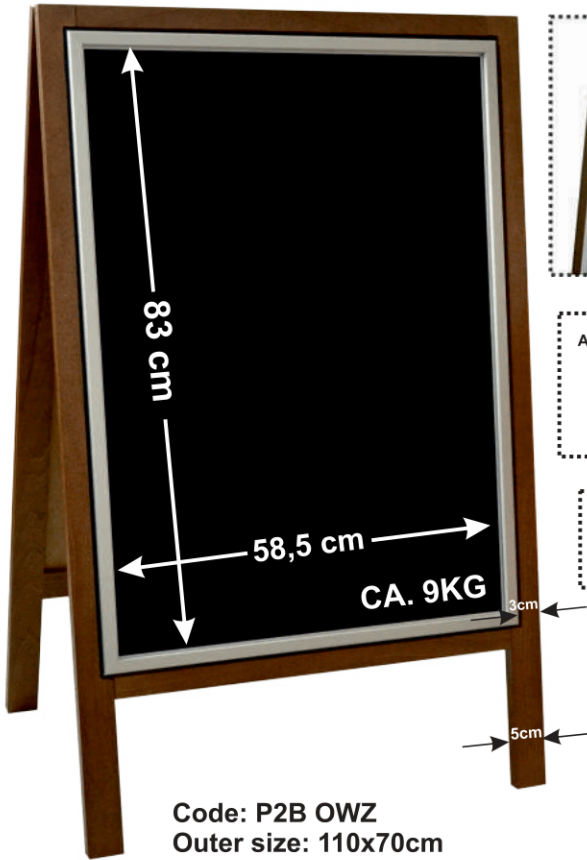

PROTECTED FROM UNFAVOURABLE WEATHER CONDITIONS SUCH AS: RAIN, SNOW, STRONG AND GUSTY WIND, SOLAR RADIATION, LOW AND HIGH TEMPERATURE. STABLE, WEIGHT 21 KG WRITING BOARDS - 18mm

Code: P2BOW + CASTORS  
Outer size: 118x65cm  
Massive wood frame: 6cm  
Finishing: stain + oil  
Wood thickness: 4cm  
18mm waferboard  
Chain stopper

Code: P2BOW LOGO A/B  
Outer size: 118x65cm  
Massive wood frame: 6cm  
Finishing: stain + oil  
Wood thickness: 4cm  
Top frame: 10cm  
18mm waferboard  
Chain stopper

**A**

LASER BURNING (MAXIMUM 240CM<sup>2</sup> ON BOTH SIDES)

**B**

**DUAL-FUNCTION A-BOARD**  
PROTECTED BY THE LAW

A-BOARD WITH ANTI-REFLECTIVE FOIL WITH POSSIBILITY TO PUT A POSTER IN A1 SIZE TECHNOLOGY  
OPEN - PUT INSIDE - CLOSE OR WRITE ON HDF BOARD

**POSTER SIZE**  
A1: 59,4x84,1 cm