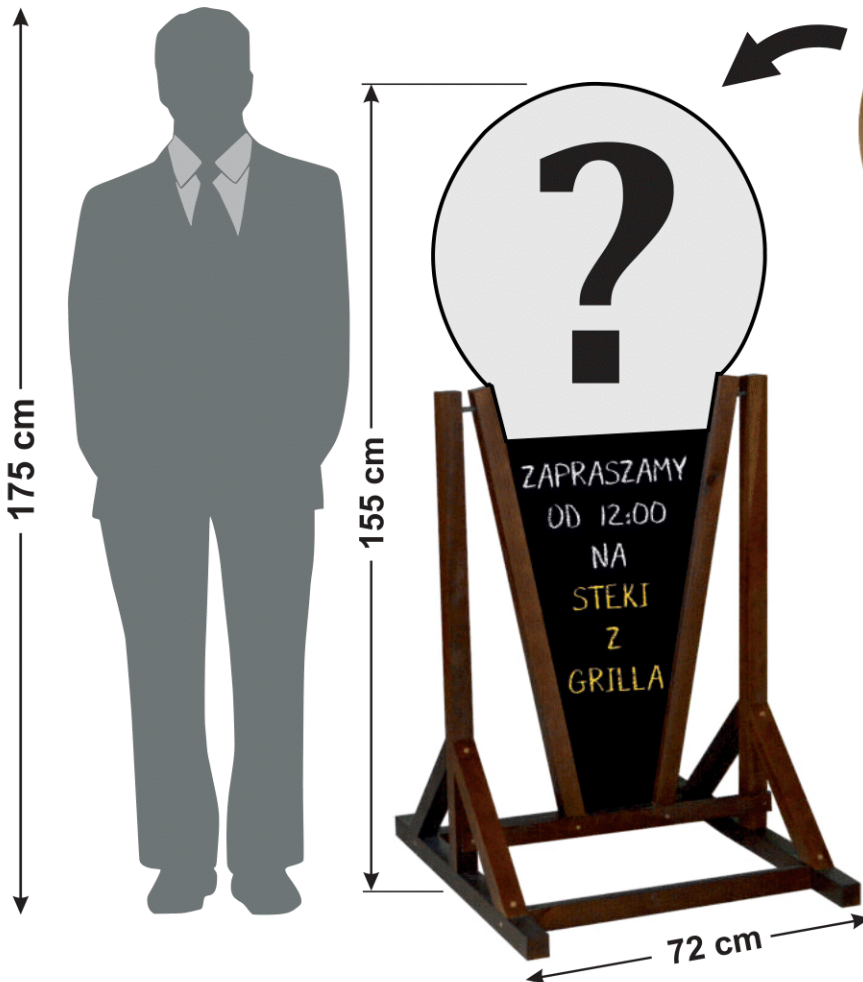

**B**

**DUAL-FUNCTION A-BOARD**  
PROTECTED BY THE LAW

A-BOARD WITH ANTI-REFLECTIVE FOIL WITH POSSIBILITY TO PUT A POSTER IN A1 SIZE TECHNOLOGY  
OPEN - PUT INSIDE - CLOSE OR WRITE ON HDF BOARD

**POSTER SIZE**  
A1: 59,4x84,1 cm

**A-BOARD WITH EXCHANGABLE BOARDS**

Code: P2B ZP  
 Outer size: 130x61cm  
 Massive wood frame: 4cm  
 Finishing: stain  
 Wood thickness: 2cm  
 3mm HDF blackboard  
 Chain stopper

Code: P2BO ZP WP  
 Outer size: 130x61cm  
 Massive wood frame: 4cm  
 Finishing: stain + oil  
 Wood thickness: 2cm  
 3mm ABS blackboard  
 Chain stopper

**LACQUERED DOUBLE-SIDED A-BOARDS - "BOTTLE"**

Code: P2BL BOTTLE\*  
 Outer size: 120x50cm  
 Finishing: stain + lacquer  
 3mm ABS blackboard  
 Chain stopper

**DOUBLE-SIDED A-BOARDS MADE OF WOODEN LOGS**

Code: P2 + SZ  
 Outer size: 128x80cm  
 Massive wood  
 Finishing: stain  
 18mm waferboard  
 Jute cord

DIAMETER CA.  
8 CM

OUR UNIQUE ADVERTISING BOARDS ARE A GREAT WAY TO ATTRACT THE ATTENTION OF A LARGE NUMBER OF CUSTOMERS, REGARDLESS OF THE INDUSTRY. MADE OF NATURAL MATERIALS (WOOD, PLYWOOD), WATERPROOF, WITH A LARGE WRITING AREA - WRITABLE WITH CHALK.