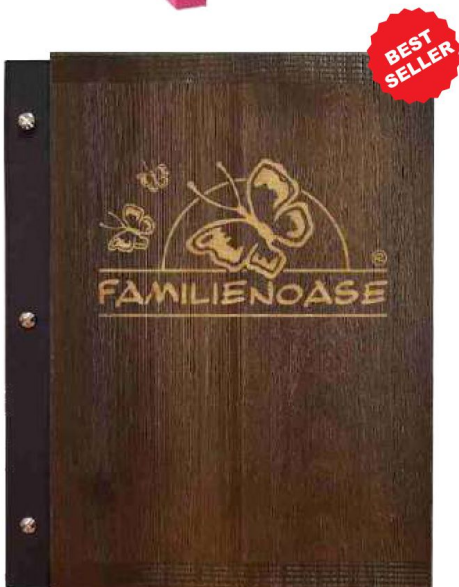

# A-BOARDS AND ADVERTISING CHALKBOARDS

WE CAN PRODUCE COMPLETELY CUSTOMIZED PRODUCTS IN YOUR DIMENSIONS, WITH PRINTED OR LASER ENGRAVED LOGO. PRICES IN THE CATALOGUE DO NOT INCLUDE BRANDING.

L2/G  
154x74cm

P2B XS  
90x51-3,5cm

RML024

M021

MSL 069

Code: P2B XS  
 Outer size: 90x51cm  
 Massive wood frame: 3,5cm  
 Finishing: stain  
 Wood thickness: 2cm  
 3mm HDF blackboard  
 Chain stopper

Code: P2BO XS WP  
 Outer size: 90x51cm  
 Massive wood frame: 3,5cm  
 Finishing: stain + oil  
 Wood thickness: 2cm  
 3mm ABS blackboard  
 Chain stopper