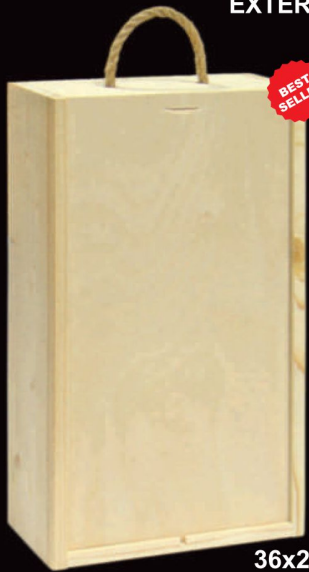

### EXAMPLES OF USE:

**\*DIMENSIONS ARE REFERRING TO THE VISIBLE BLACKBOARD AREA.**

**WOODEN BOXES FOR WINE BOTTLES**  
EXTERNAL SIZES

**197A**  
36x11x10,5cm

**198A**  
36x20,5x10,5cm

**199A**  
36x30x10,5cm

**828A**  
36x30x20cm

**824A**  
42x14x14cm

WHITE  
**0/E**

DARK BLUE  
**32/E**

GREEN  
**25/E**

DEEP RED  
**19/E**

RED  
**960A**

BROWN  
**960A**