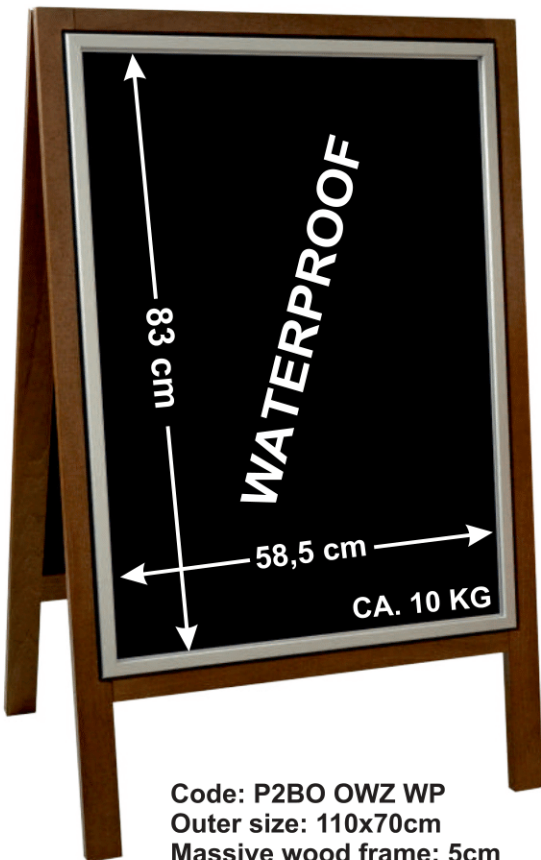

Code: P2BO OWZ WP
Outer size: 110x70cm
Massive wood frame: 5cm
Finishing: stain + oil
Wood thickness: 2cm
3mm ABS blackboard
Chain stopper