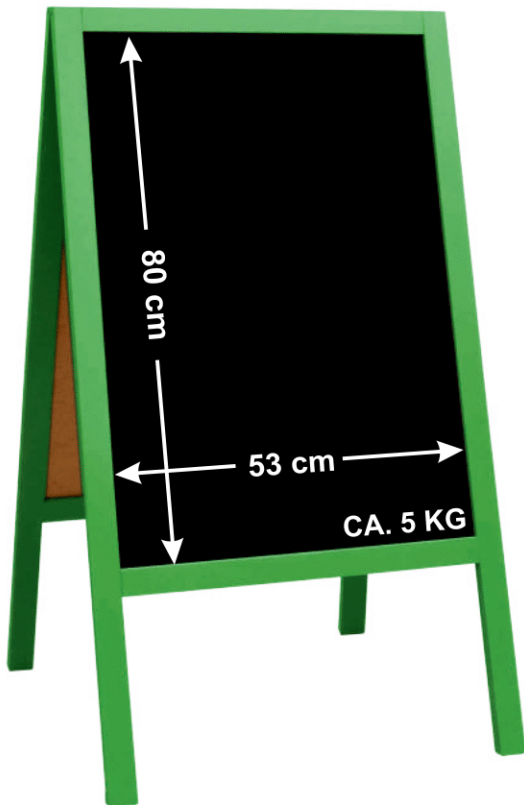

**A-BOARD AVAILABLE  
IN 8 RAL COLORS**

Code: P2BS LOGO  
 Outer size: 100x60cm  
 Massive wood frame: 3,5cm  
 Finishing: stain  
 Wood thickness: 2cm  
 3mm HDF blackboard  
 Chain stopper

Code: P2BSO WPLOGO  
 Outer size: 100x60cm  
 Massive wood frame: 3,5cm  
 Finishing: stain + oil  
 Wood thickness: 2cm  
 3mm ABS blackboard  
 Chain stopper

Code: P2BS 3,5  
 Outer size: 118x47cm  
 Massive wood frame: 3,5cm  
 Finishing: stain  
 Wood thickness: 2cm  
 3mm HDF blackboard  
 Chain stopper

Code: P2BSO 3,5 WP  
 Outer size: 118x47cm  
 Massive wood frame: 3,5cm  
 Finishing: stain + oil  
 Wood thickness: 2cm  
 3mm ABS blackboard  
 Chain stopper

Code: P2B  
 Outer size: 118x61cm  
 Massive wood frame: 4cm  
 Finishing: stain  
 Wood thickness: 2cm  
 3mm HDF blackboard  
 Chain stopper

Code: P2BO WP  
 Outer size: 118x61cm  
 Massive wood frame: 4cm  
 Finishing: stain + oil  
 Wood thickness: 2cm  
 3mm ABS blackboard  
 Chain stopper