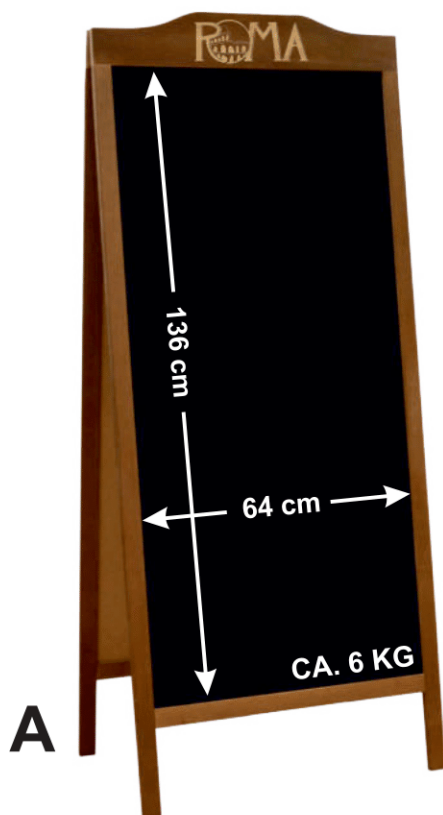

**NEW**

Code: P2B LOGO 20  
Outer size: 118x61cm  
Massive wood frame: 4cm  
Top panel: 20cm  
Finishing: stain  
Wood thickness: 2cm  
3mm HDF blackboard  
Chain stopper

Code: P2B LOGO 20 WP  
Outer size: 118x61cm  
Massive wood frame: 4cm  
Top panel: 20cm  
Finishing: stain + oil  
Wood thickness: 2cm  
3mm ABS blackboard  
Chain stopper

Code: P2B XL  
 Outer size: 160x72cm  
 Massive wood frame: 4cm  
 Finishing: stain  
 Wood thickness: 2cm  
 3mm HDF blackboard  
 Chain stopper

Code: P2BO XL WP  
 Outer size: 160x72cm  
 Massive wood frame: 4cm  
 Finishing: stain + oil  
 Wood thickness: 2cm  
 3mm ABS blackboard  
 Chain stopper

Code: P2B XL COLOR  
 Outer size: 160x72cm  
 Massive wood frame: 4cm  
 Finishing: covering paint (RAL pallet)  
 Wood thickness: 2cm  
 3mm HDF blackboard  
 Chain stopper

Code: P2BL XL COLOR WP  
 Outer size: 160x72cm  
 Massive wood frame: 4cm  
 Finishing: covering paint (RAL pallet) + lacquer  
 Wood thickness: 2cm  
 3mm ABS blackboard  
 Chain stopper

A-BOARD AVAILABLE  
 IN 8 RAL COLORS

**A**

Code: P2B XL LOGO A/B  
 Outer size: 160x72cm  
 Massive wood frame: 4cm  
 Finishing: stain  
 Wood thickness: 2cm  
 3mm HDF blackboard  
 Chain stopper

**B**