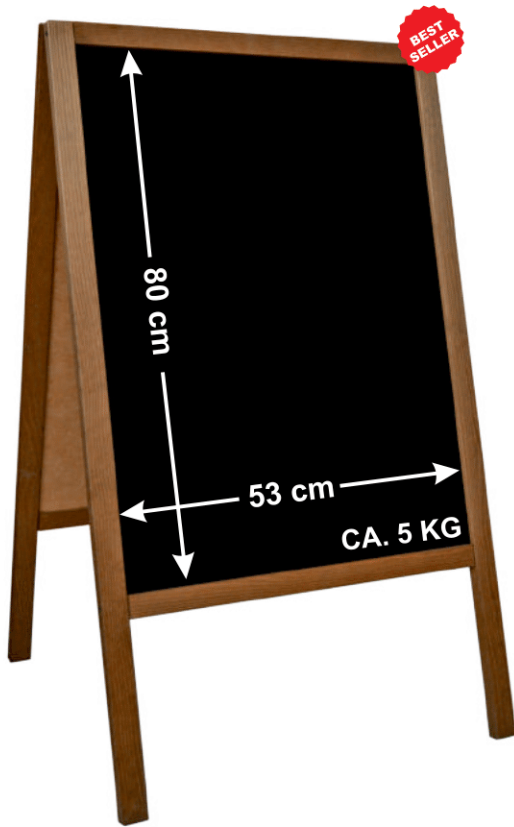

**A-BOARD AVAILABLE  
IN 8 RAL COLORS**

Code: P2BS LOGO  
 Outer size: 100x60cm  
 Massive wood frame: 3,5cm  
 Finishing: stain  
 Wood thickness: 2cm  
 3mm HDF blackboard  
 Chain stopper

Code: P2BSO WPLOGO  
 Outer size: 100x60cm  
 Massive wood frame: 3,5cm  
 Finishing: stain + oil  
 Wood thickness: 2cm  
 3mm ABS blackboard  
 Chain stopper

Code: P2BS 3,5  
 Outer size: 118x47cm  
 Massive wood frame: 3,5cm  
 Finishing: stain  
 Wood thickness: 2cm  
 3mm HDF blackboard  
 Chain stopper

Code: P2BSO 3,5 WP  
 Outer size: 118x47cm  
 Massive wood frame: 3,5cm  
 Finishing: stain + oil  
 Wood thickness: 2cm  
 3mm ABS blackboard  
 Chain stopper