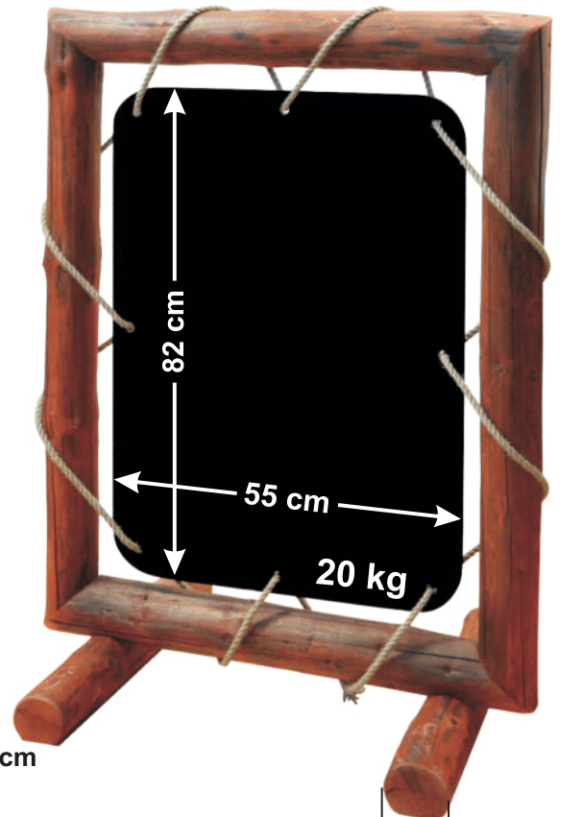

**B**

**DUAL-FUNCTION A-BOARD**  
PROTECTED BY THE LAW

A-BOARD WITH ANTI-REFLECTIVE FOIL WITH POSSIBILITY TO PUT A POSTER IN A1 SIZE TECHNOLOGY  
OPEN - PUT INSIDE - CLOSE OR WRITE ON HDF BOARD

**POSTER SIZE**  
A1: 59,4x84,1 cm

**A-BOARD WITH EXCHANGABLE BOARDS**

Code: P2B ZP  
 Outer size: 130x61cm  
 Massive wood frame: 4cm  
 Finishing: stain  
 Wood thickness: 2cm  
 3mm HDF blackboard  
 Chain stopper

Code: P2BO ZP WP  
 Outer size: 130x61cm  
 Massive wood frame: 4cm  
 Finishing: stain + oil  
 Wood thickness: 2cm  
 3mm ABS blackboard  
 Chain stopper

**LACQUERED DOUBLE-SIDED A-BOARDS - "BOTTLE"**

Code: P2BL BOTTLE\*  
 Outer size: 120x50cm  
 Finishing: stain + lacquer  
 3mm ABS blackboard  
 Chain stopper

**DOUBLE-SIDED A-BOARDS MADE OF WOODEN LOGS**

Code: P2 + SZ  
 Outer size: 128x80cm  
 Massive wood  
 Finishing: stain  
 18mm waferboard  
 Jute cord

DIAMETER CA.  
8 CM

OUR UNIQUE ADVERTISING BOARDS ARE A GREAT WAY TO ATTRACT THE ATTENTION OF A LARGE NUMBER OF CUSTOMERS, REGARDLESS OF THE INDUSTRY. MADE OF NATURAL MATERIALS (WOOD, PLYWOOD), WATERPROOF, WITH A LARGE WRITING AREA - WRITABLE WITH CHALK.