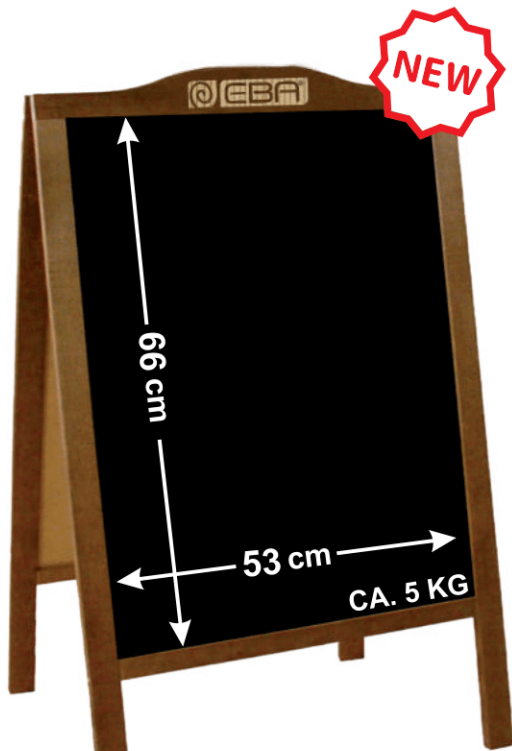

P2B XS  
90x51-3,5cm

RML024

M021

MSL 069

Code: P2B XS  
 Outer size: 90x51cm  
 Massive wood frame: 3,5cm  
 Finishing: stain  
 Wood thickness: 2cm  
 3mm HDF blackboard  
 Chain stopper

Code: P2BO XS WP  
 Outer size: 90x51cm  
 Massive wood frame: 3,5cm  
 Finishing: stain + oil  
 Wood thickness: 2cm  
 3mm ABS blackboard  
 Chain stopper

Code: P2B XS COLOR  
 Outer size: 90x51cm  
 Massive wood frame: 3,5cm  
 Finishing: covering paint (RAL pallet)  
 Wood thickness: 2cm  
 3mm HDF blackboard  
 Chain stopper

Code: P2BL XS COLOR WP  
 Outer size: 90x51cm  
 Massive wood frame: 3,5cm  
 Finishing: covering paint (RAL pallet) + lacquer  
 Wood thickness: 2cm  
 3mm ABS blackboard  
 Chain stopper

A-BOARD AVAILABLE  
 IN 8 RAL COLORS

**BEST  
SELLER**

Code: P2BS  
Outer size: 100x60cm  
Massive wood frame: 3,5cm  
Finishing: stain  
Wood thickness: 2cm  
3mm HDF blackboard  
Chain stopper

Code: P2BSO WP  
Outer size: 100x60cm  
Massive wood frame: 3,5cm  
Finishing: stain + oil  
Wood thickness: 2cm  
3mm ABS blackboard  
Chain stopper

**A-BOARD AVAILABLE  
IN 8 RAL COLORS**

Code: P2BS LOGO  
 Outer size: 100x60cm  
 Massive wood frame: 3,5cm  
 Finishing: stain  
 Wood thickness: 2cm  
 3mm HDF blackboard  
 Chain stopper

Code: P2BSO WPLOGO  
 Outer size: 100x60cm  
 Massive wood frame: 3,5cm  
 Finishing: stain + oil  
 Wood thickness: 2cm  
 3mm ABS blackboard  
 Chain stopper